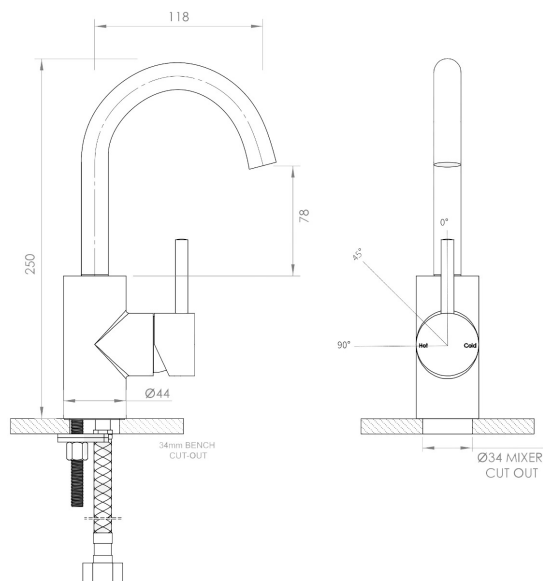

astrawalker™

Icon Gooseneck Basin Mixer A690316

Features:

- Colour - ENGLISH BRASS
- Swivel spout

Finish:

Black

NOTE: Images, specifications and dimension correct at the time of publishing. It is advised that these details be confirmed prior to installation as no liability will be taken by Bowermans Office Furniture for any changes in specifications.