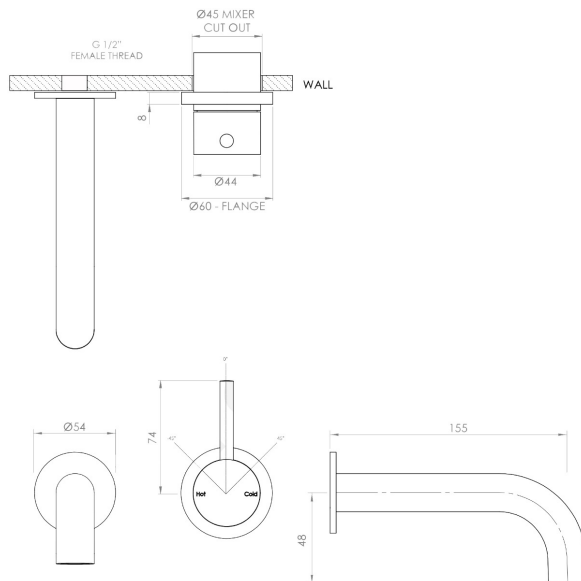

astrawalker™

Icon Wall Bath Mixer with Spout A69054806

Features:

- Colour - BRUSHED CHROME
- 150mm spout
- No flow control

Finish:

Chrome

NOTE: Images, specifications and dimension correct at the time of publishing. It is advised that these details be confirmed prior to installation as no liability will be taken by Bowermans Office Furniture for any changes in specifications.