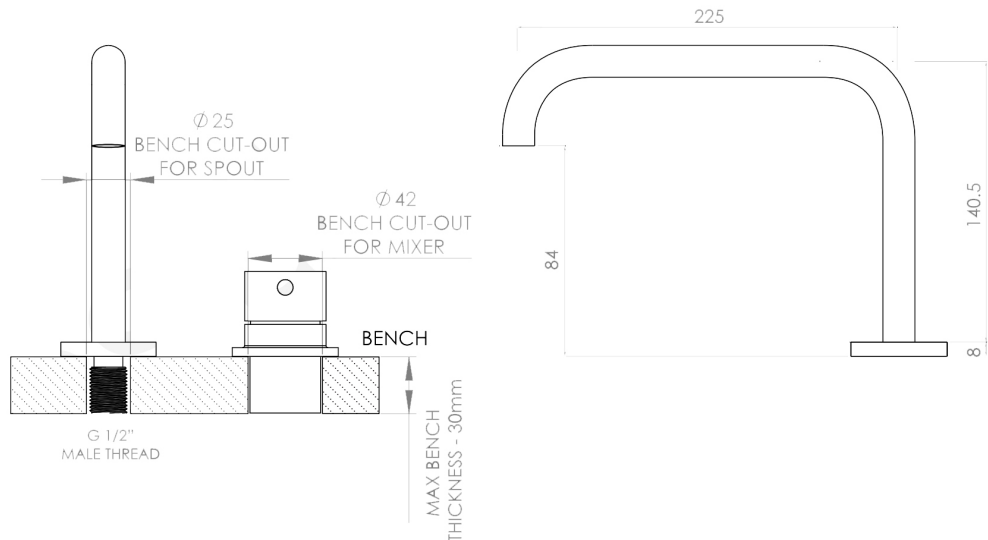

astrawalker™

Icon Sink Set with Swivel Spout A6907V613

Features:

- Colour - IRON BRONZE
- 200mm gooseneck spout
- No flow control

Finish:

Black

NOTE: Images, specifications and dimension correct at the time of publishing. It is advised that these details be confirmed prior to installation as no liability will be taken by Bowermans Office Furniture for any changes in specifications.