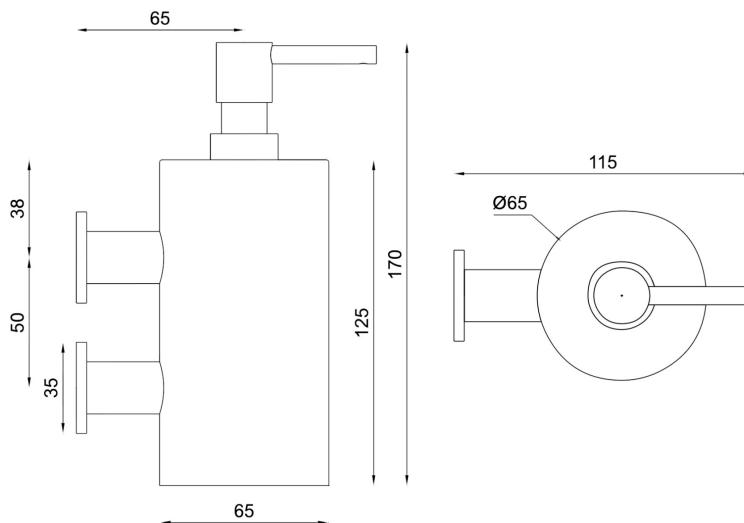

astrawalker™

Icon Liquid Soap Dispenser - AGED BRASS A695305

Features:

- Colour - AGED BRASS
- Wall mounted only
- 370ml capacity

Finish:

Black

Dimension:

W65 x D115 x H170mm

NOTE: Images, specifications and dimension correct at the time of publishing. It is advised that these details be confirmed prior to installation as no liability will be taken by Bowermans Office Furniture for any changes in specifications.