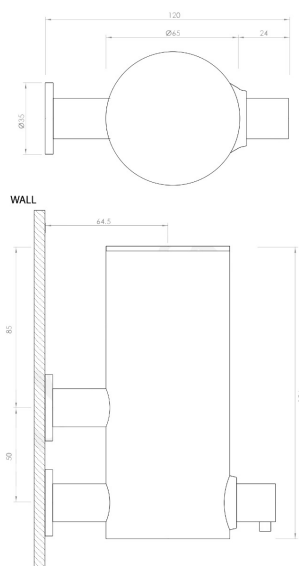

### Dimension:

W65 x D120 x H154mm

NOTE: Images, specifications and dimension correct at the time of publishing. It is advised that these details be confirmed prior to installation as no liability will be taken by Bowermans Office Furniture for any changes in specifications.