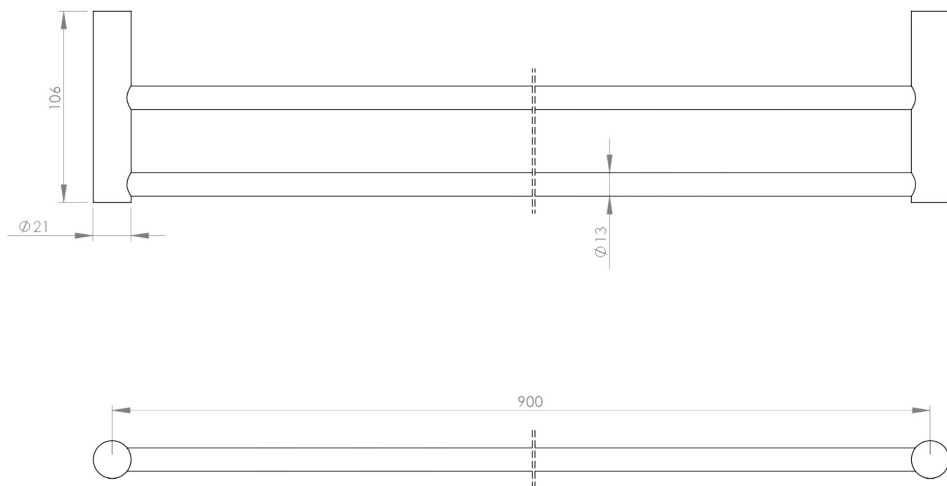

astrawalker™

Icon 900mm Double Towel Rail A6957913

Features:

- Colour - IRON BRONZE

Finish:

Bronze

Dimension:

W900 x D106 x H21mm