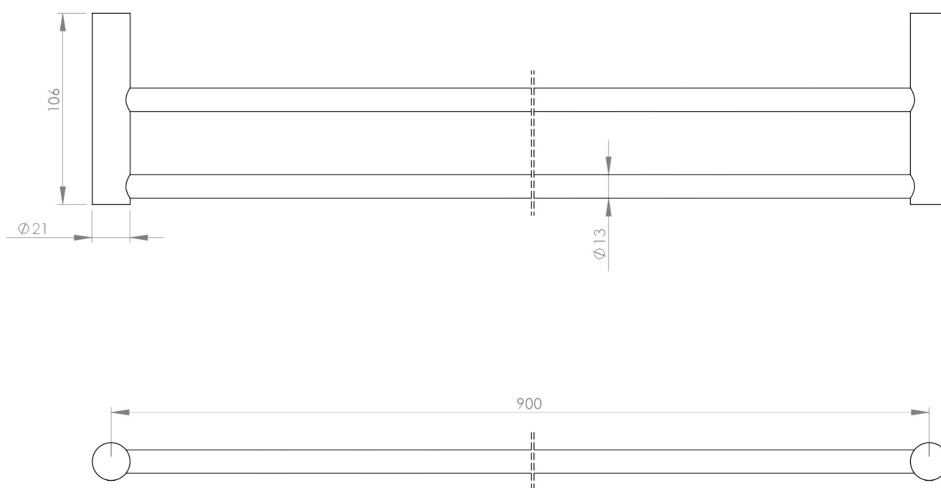

astrawalker™

Icon 900mm Double Towel Rail

A6957919

Features:

- Colour - URBAN BRASS

Finish:

Brushed Brass (Gold)

Dimension:

W900 x D106 x H21mm

NOTE: Images, specifications and dimension correct at the time of publishing. It is advised that these details be confirmed prior to installation as no liability will be taken by Bowermans Office Furniture for any changes in specifications.