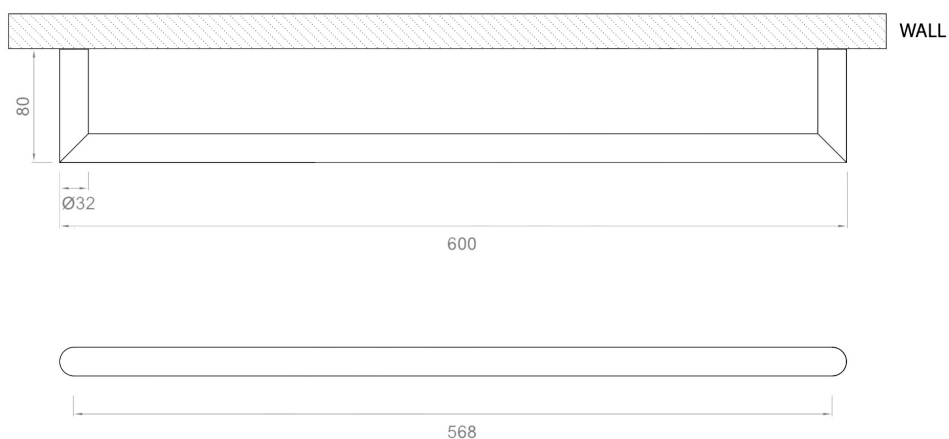

astrawalker™

Icon Heated Towel Rail - NICKEL
A6958V2H60004

Features:

- Colour - NICKEL
- Right or left hand entry point
- Single rail

Finish:

Brushed Nickel

NOTE: Images, specifications and dimension correct at the time of publishing. It is advised that these details be confirmed prior to installation as no liability will be taken by Bowermans Office Furniture for any changes in specifications.