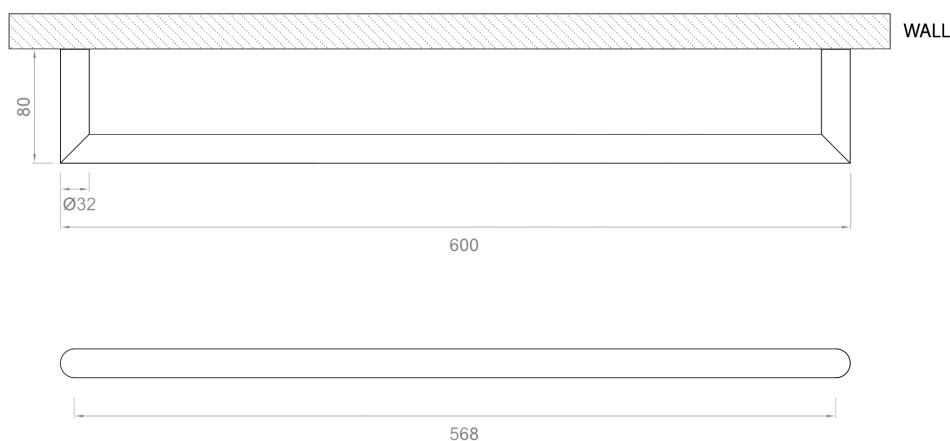

astrawalker™

Icon 600mm Heated Towel Rail

A6958V2H60016

Features:

- Colour - ENGLISH BRASS
- Right or left hand entry point

Finish:

Black

Dimension:

W600 x D80 x H32mm

NOTE: Images, specifications and dimension correct at the time of publishing. It is advised that these details be confirmed prior to installation as no liability will be taken by Bowermans Office Furniture for any changes in specifications.