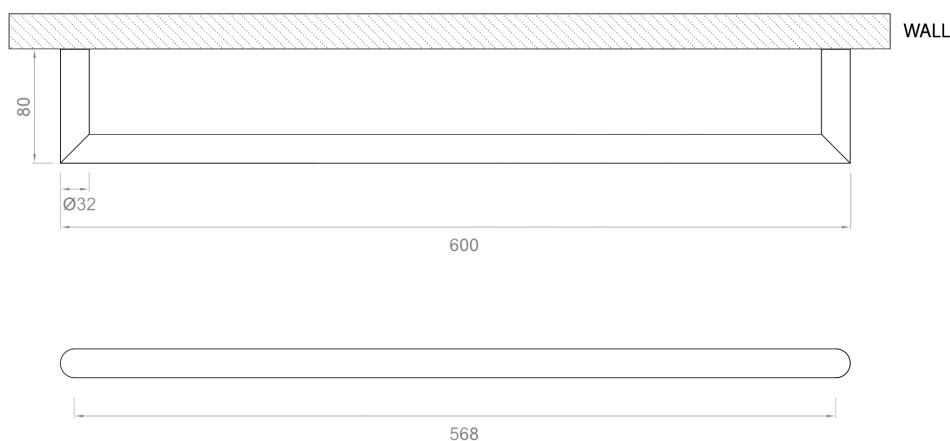

astrawalker™

Icon 600mm Heated Towel Rail

A6958V2H60019

Features:

- Colour - URBAN BRASS
- Right or left hand entry point

Finish:

Brushed Brass (Gold)

Dimension:

W600 x D80 x H32mm

NOTE: Images, specifications and dimension correct at the time of publishing. It is advised that these details be confirmed prior to installation as no liability will be taken by Bowermans Office Furniture for any changes in specifications.