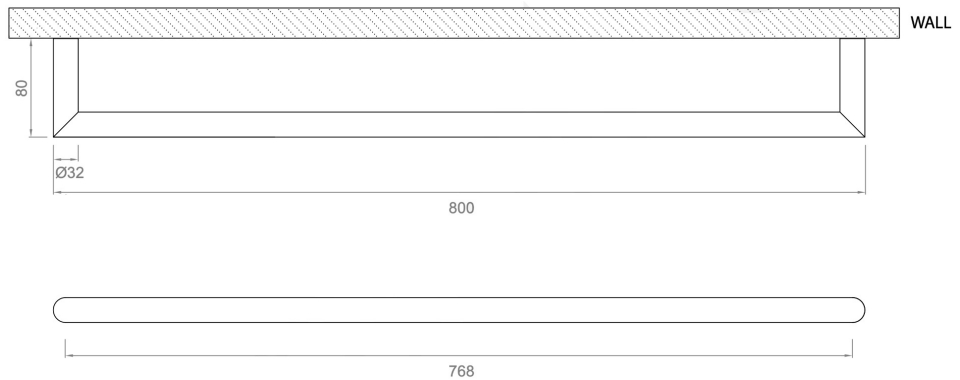

astrawalker™

Icon 800mm Heated Single Towel Rail
A6958V2H80013

Features:

- Colour - IRON BRONZE
- Left or right hand entry point

Finish:

Black

Dimension:

W768 x D80 x H32mm