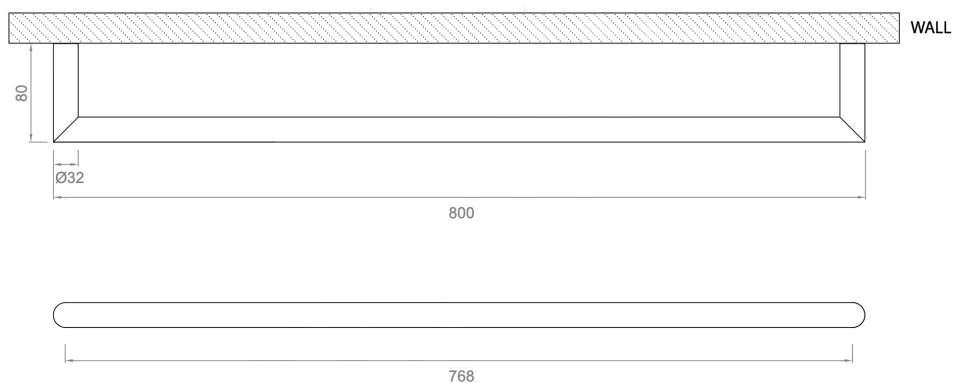

astrawalker™

Icon 800mm Heated Single Towel Rail

A6958V2H80013

Features:

- Colour - IRON BRONZE
- Left or right hand entry point

Finish:

Black

Dimension:

W768 x D80 x H32mm

NOTE: Images, specifications and dimension correct at the time of publishing. It is advised that these details be confirmed prior to installation as no liability will be taken by Bowermans Office Furniture for any changes in specifications.