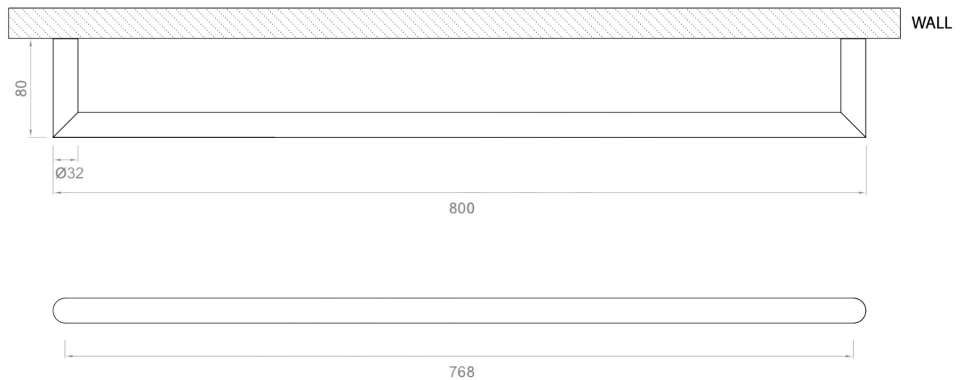

astrawalker™

Icon 800mm Heated Towel Rail
A6958V2H80019

Features:

- Colour - URBAN BRASS
- Right or left hand entry point

Finish:

Brushed Brass (Gold)

Dimension:

W800 x D80 x H32mm