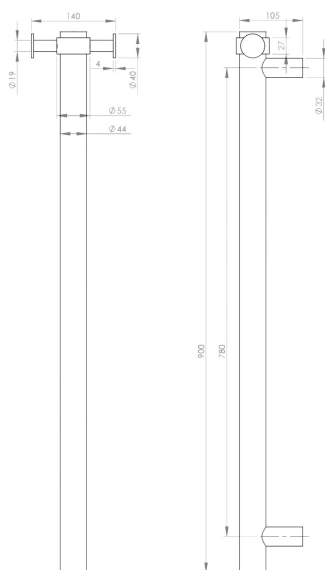

astrawalker™

Icon 900mm Vertical Heated Towel Rail A6958V3H90014

Features:

- Colour - CHARCOAL BRONZE
- Two hanging points

Finish:

Black

Dimension:

W140 x D105 x H900mm

NOTE: Images, specifications and dimension correct at the time of publishing. It is advised that these details be confirmed prior to installation as no liability will be taken by Bowermans Office Furniture for any changes in specifications.