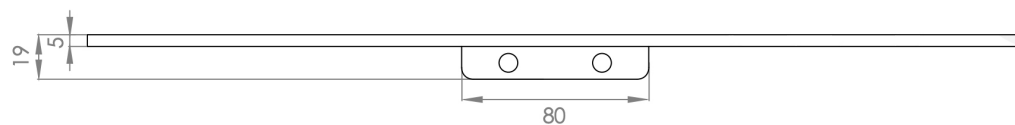

astrawalker™

Icon Metal Shower Shelf

A695913

Features:

- Colour - IRON BRONZE
- Wall mounted

Finish:

Black

Dimension:

W400 x D80 x H19mm

NOTE: Images, specifications and dimension correct at the time of publishing. It is advised that these details be confirmed prior to installation as no liability will be taken by Bowermans Office Furniture for any changes in specifications.