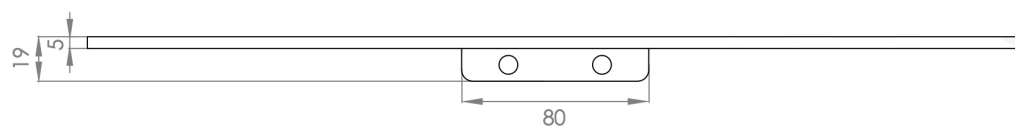

astrawalker™

Icon Metal Shower Shelf

A695913

Features:

- Colour - IRON BRONZE
- Wall mounted

Finish:

Black

Dimension:

W400 x D80 x H19mm

NOTE: Images, specifications and dimension correct at the time of publishing. It is advised that these details be confirmed prior to installation as no liability will be taken by Bowermans Office Furniture for any changes in specifications.