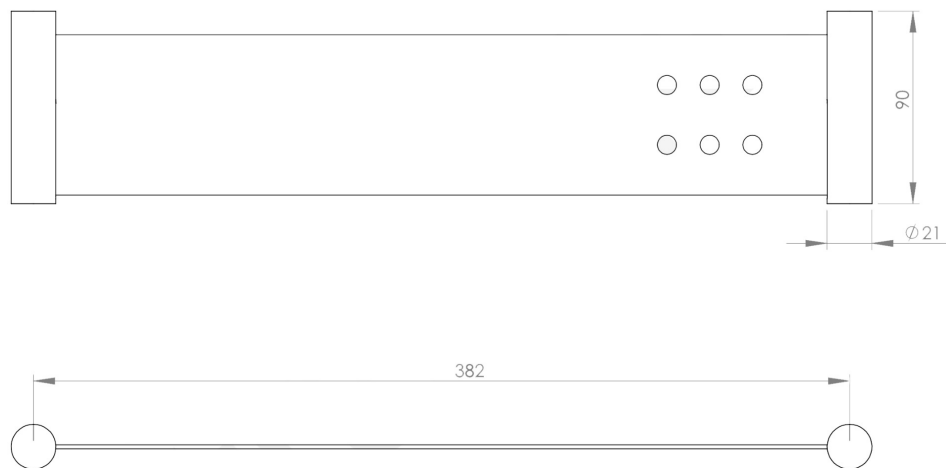

## Icon Metal Shelf

A695916

**Features:**

- Colour - ENGLISH BRASS
- Dual fixings

**Finish:**

Black

**Dimension:**

W382 x D90 x H21mm