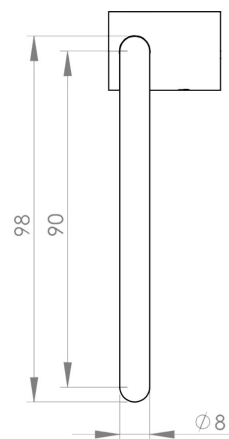

astrawalker™

Icon Toilet Roll Holder

A696116

Features:

- Colour - ENGLISH BRASS
- Holds one roll

Finish:

Black

Dimension:

W150 x D8 x H98mm

NOTE: Images, specifications and dimension correct at the time of publishing. It is advised that these details be confirmed prior to installation as no liability will be taken by Bowermans Office Furniture for any changes in specifications.