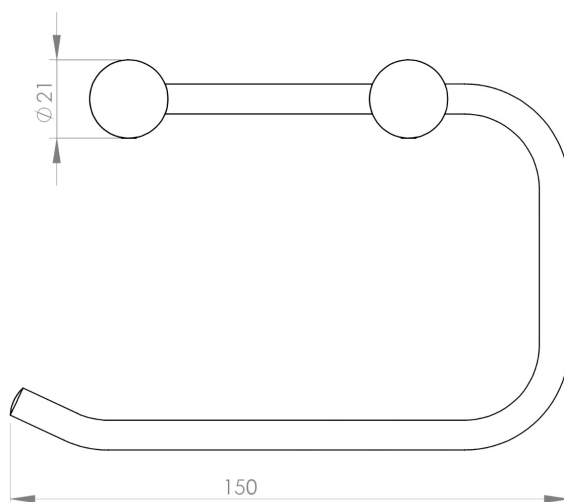

astrawalker™

Icon Toilet Roll Holder

A696116

Features:

- Colour - ENGLISH BRASS
- Holds one roll

Finish:

Black

Dimension:

W150 x D8 x H98mm

NOTE: Images, specifications and dimension correct at the time of publishing. It is advised that these details be confirmed prior to installation as no liability will be taken by Bowermans Office Furniture for any changes in specifications.