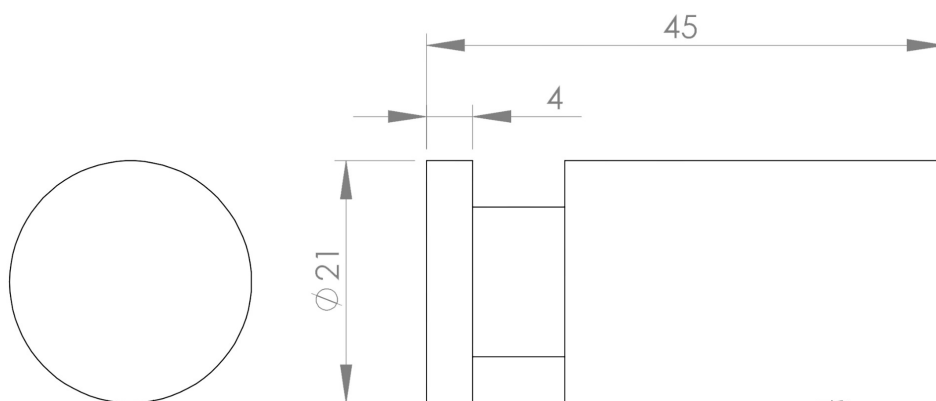

## Icon Robe Hook

A696319

**Features:**

- Colour - URBAN BRASS

**Finish:**

Brushed Brass (Gold)

**Dimension:**

W21 x D45 x H21mm