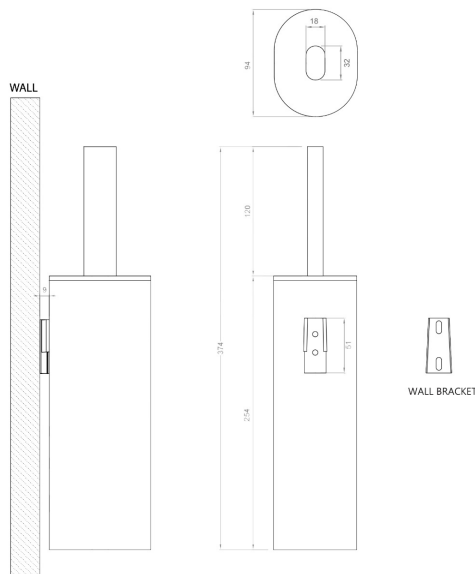

### Dimension:

D94 x H374mm

NOTE: Images, specifications and dimension correct at the time of publishing. It is advised that these details be confirmed prior to installation as no liability will be taken by Bowermans Office Furniture for any changes in specifications.