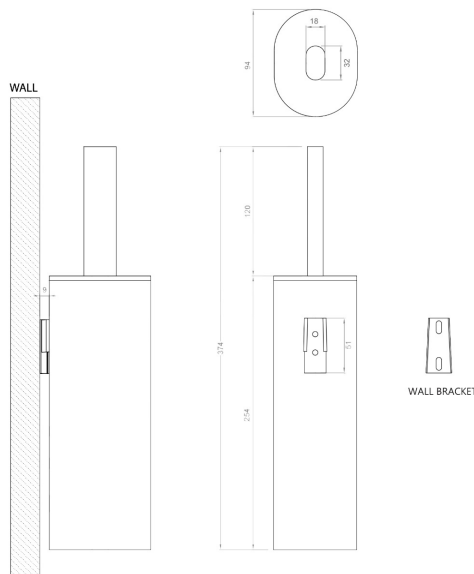

## Icon Toilet Brush Holder A697816

**Features:**

- Colour - ENGLISH BRASS
- Wall mounted
- Includes wall bracket

**Finish:**

Black

**Dimension:**

D94 x H374mm

NOTE: Images, specifications and dimension correct at the time of publishing. It is advised that these details be confirmed prior to installation as no liability will be taken by Bowermans Office Furniture for any changes in specifications.