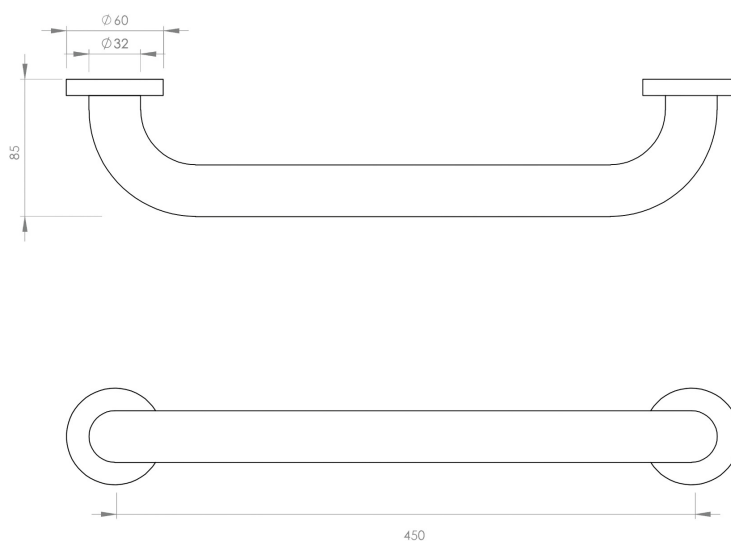

astrawalker™

Icon 450mm Grab Rail

A69994529

Features:

- Colour - DARK BRONZE

Finish:

Black

Dimension:

W450 x D85 x H60mm

NOTE: Images, specifications and dimension correct at the time of publishing. It is advised that these details be confirmed prior to installation as no liability will be taken by Bowermans Office Furniture for any changes in specifications.