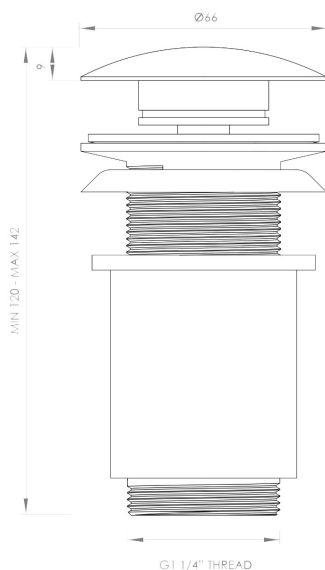

# astrawalker™

Click Clack Waste

A700313

**Features:**

- Colour - IRON BRONZE
- 32mm waste
- No overflow

**Finish:**

Black

NOTE: Images, specifications and dimension correct at the time of publishing. It is advised that these details be confirmed prior to installation as no liability will be taken by Bowermans Office Furniture for any changes in specifications.