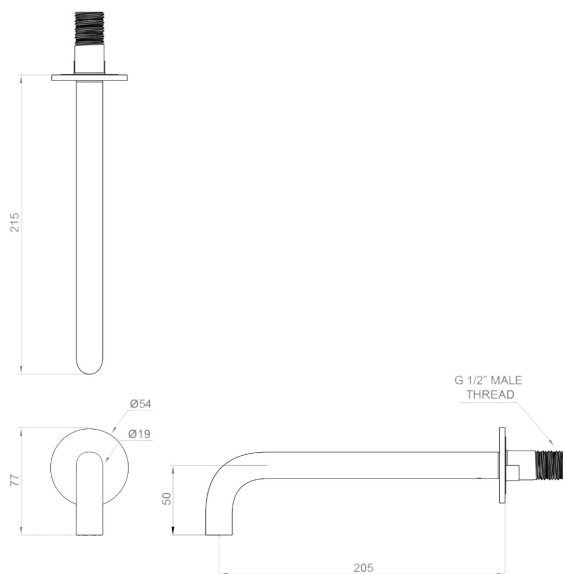

astrawalker™

Assemble 200mm Wall Spout A8106S04

Features:

- Colour - Nickel

Finish:

Brushed Nickel

NOTE: Images, specifications and dimension correct at the time of publishing. It is advised that these details be confirmed prior to installation as no liability will be taken by Bowermans Office Furniture for any changes in specifications.