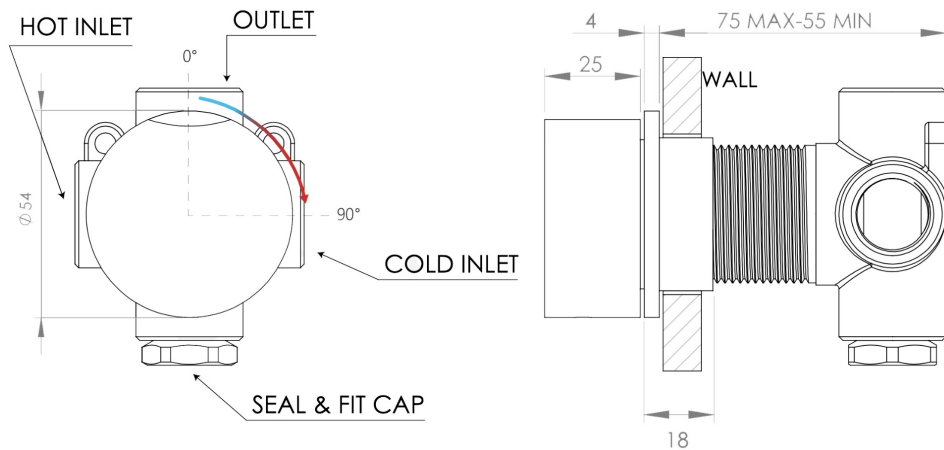

astrawalker™

Assemble Shower/Bath Mixer A814829

Features:

- Colour - DARK BRONZE
- Indent control

Finish:

Bronze

NOTE: Images, specifications and dimension correct at the time of publishing. It is advised that these details be confirmed prior to installation as no liability will be taken by Bowermans Office Furniture for any changes in specifications.