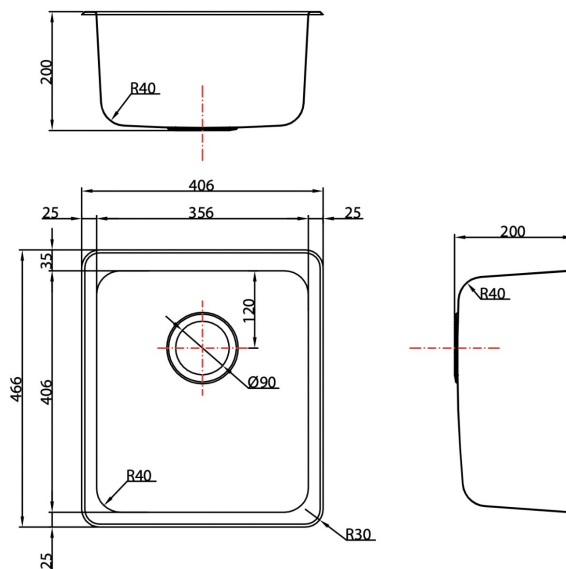

Abey^{AU}

**Hunter 400mm Single Bowl Flushmount Sink
AL100A0R**

Features:

- 30L bowl capacity
- Commercial grade 18/10 stainless steel
- Includes basket waste
- Satin finish

Finish:

Stainless Steel

Dimension:

W406 x D466 x H200mm

NOTE: Images, specifications and dimension correct at the time of publishing. It is advised that these details be confirmed prior to installation as no liability will be taken by Bowermans Office Furniture for any changes in specifications.