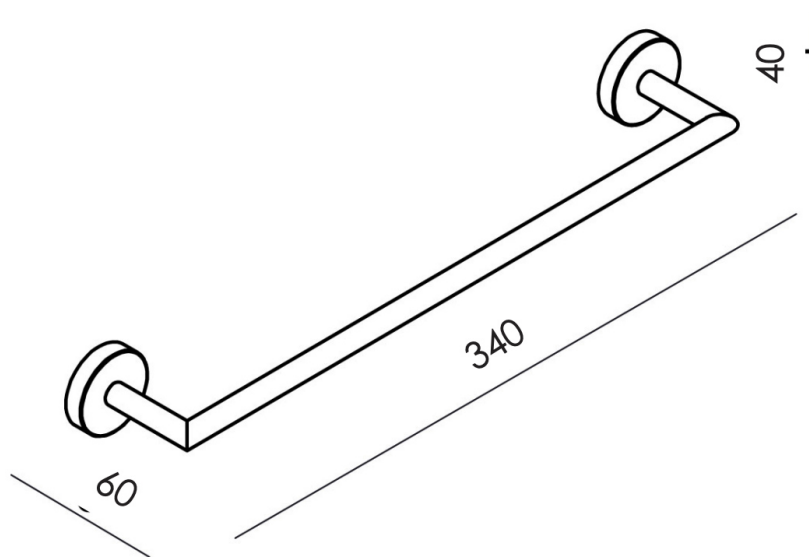

Focus 340mm Single Towel Rail AR20805

PRODUCT SPECIFICATION SHEET

Features:

- Chrome plated

Finish:

Chrome

Dimension:

W340 x D60 x H40mm