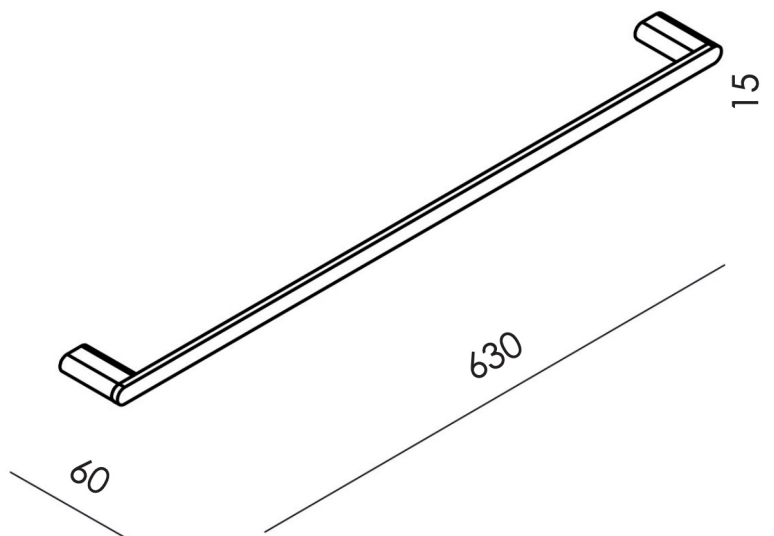

Loft 630mm Single Towel Rail AR33001

Features:

- Chrome Plated
- 600mm Centres
- AR330TD Trouble Disc Available if required

Finish:

Chrome

Dimension:

W630 x D60 x H15mm

NOTE: Images, specifications and dimension correct at the time of publishing. It is advised that these details be confirmed prior to installation as no liability will be taken by Bowermans Office Furniture for any changes in specifications.