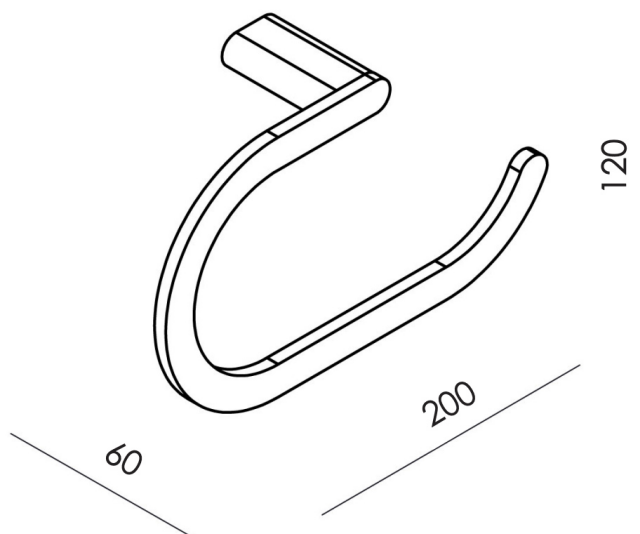

Loft Towel Ring
AR33038

Features:

- Chrome plated
- Sleek look

Finish:

Chrome

Dimension:

W15 x D40 x H50mm

NOTE: Images, specifications and dimension correct at the time of publishing. It is advised that these details be confirmed prior to installation as no liability will be taken by Bowermans Office Furniture for any changes in specifications.