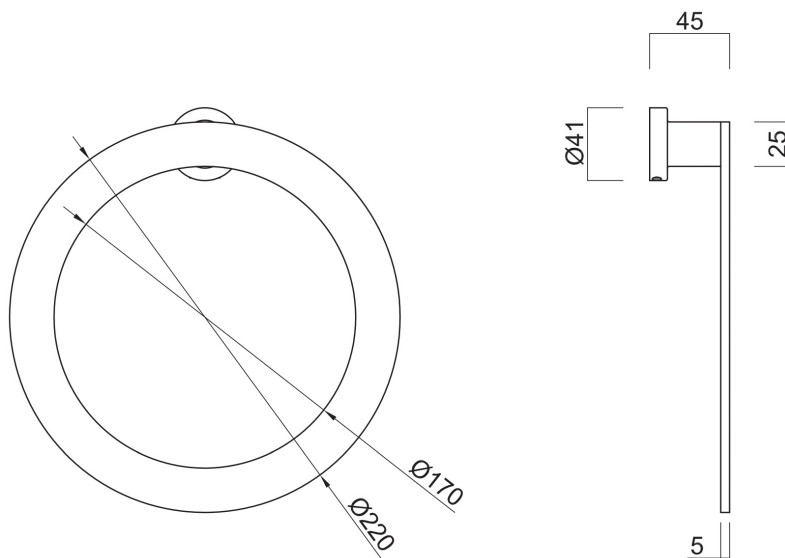

Abey^{AU}

**Premium Towel Ring
CEA01**

Features:

- Chrome finish
- Singular towel ring

Finish:

Chrome

Dimension:

W220 x D45 x H220