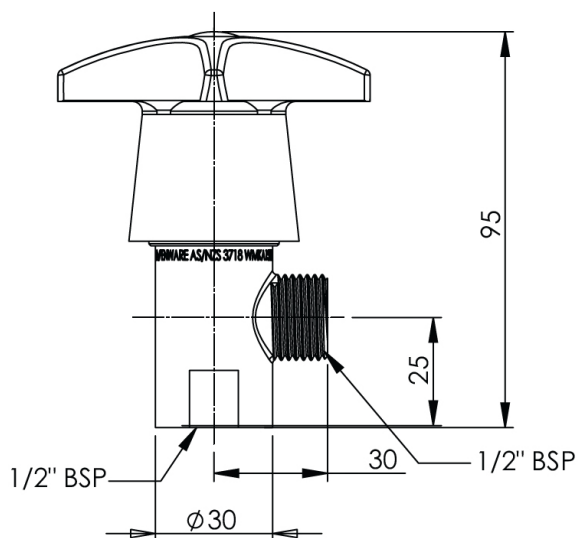

Cistern Tap
CS303

Features:

- Blue indicator button
- Vandal resistant internal locking ring
- Brass construction

Finish:

Chrome

NOTE: Images, specifications and dimension correct at the time of publishing. It is advised that these details be confirmed prior to installation as no liability will be taken by Bowermans Office Furniture for any changes in specifications.