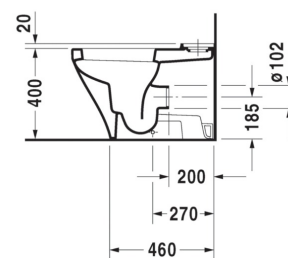

Back to Wall Toilet Suite
D4050700

Features:

- Close coupled, back to wall
- Includes soft close seat
- 63cm cistern and connector
- Vario bend and cistern valve S-Trap
- Rear water inlet

Finish:

White

Dimension:

W370 x D630 x H790mm

NOTE: Images, specifications and dimension correct at the time of publishing. It is advised that these details be confirmed prior to installation as no liability will be taken by Bowermans Office Furniture for any changes in specifications.