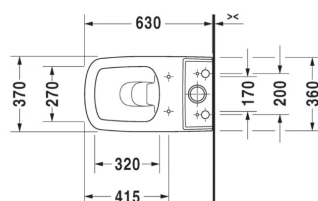

Back to Wall Toilet Suite
D4050700

Features:

- Close coupled, back to wall
- Includes soft close seat
- 63cm cistern and connector
- Vario bend and cistern valve S-Trap
- Rear water inlet

Finish:

White

Dimension:

W370 x D630 x H790mm

NOTE: Images, specifications and dimension correct at the time of publishing. It is advised that these details be confirmed prior to installation as no liability will be taken by Bowermans Office Furniture for any changes in specifications.