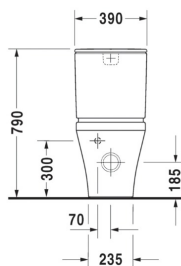

Back to Wall Toilet Suite
D4050700

Features:

- Close coupled, back to wall
- Includes soft close seat
- 63cm cistern and connector
- Vario bend and cistern valve S-Trap
- Rear water inlet

Finish:

White

Dimension:

W370 x D630 x H790mm

NOTE: Images, specifications and dimension correct at the time of publishing. It is advised that these details be confirmed prior to installation as no liability will be taken by Bowermans Office Furniture for any changes in specifications.