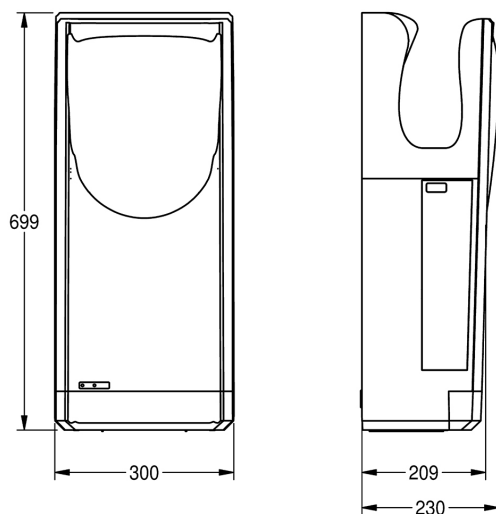

Hands In Hand Dryer DRYX500

Features:

- Wall mounted
- Sensor operated
- Integrated HEPA filter
- High Speed - Drying time 7-10 seconds

Finish:

Silver

Dimension:

W300 x D235 x H670mm

NOTE: Images, specifications and dimension correct at the time of publishing. It is advised that these details be confirmed prior to installation as no liability will be taken by Bowermans Office Furniture for any changes in specifications.