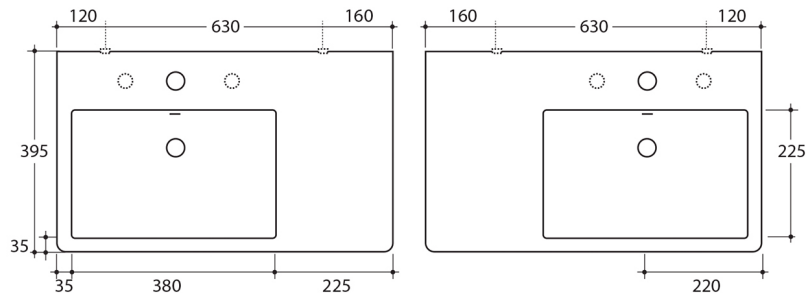

**STUDIO BAGNO**

**Edge 630mm Wall Basin  
EDGL0011**

**Features:**

- Suitable for residential, multi residential and commercial installations
- 1 taphole

**Finish:**

White

**Dimension:**

W630 x D395 x H160mm

SIDE VIEW

NOTE: Images, specifications and dimension correct at the time of publishing. It is advised that these details be confirmed prior to installation as no liability will be taken by Bowermans Office Furniture for any changes in specifications.