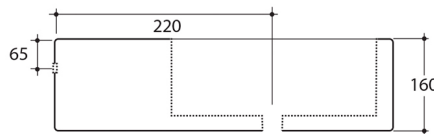

**STUDIO BAGNO**

**Edge 630mm Wall Basin  
EDGL0011**

**Features:**

- Suitable for residential, multi residential and commercial installations
- 1 taphole

**Finish:**

White

**Dimension:**

W630 x D395 x H160mm

SIDE VIEW

NOTE: Images, specifications and dimension correct at the time of publishing. It is advised that these details be confirmed prior to installation as no liability will be taken by Bowermans Office Furniture for any changes in specifications.