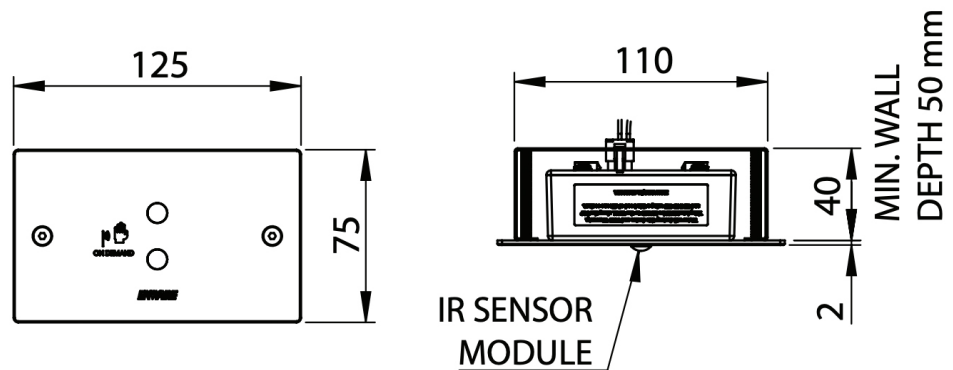

Wall Mounted Hands Free Sensor EMW803ALO

Features:

- To turn tap on/off, place hand in front of sensor for half a second
- Valve stays open without hand remaining in the beam
- Maximum flow time 45 seconds

Finish:

Stainless Steel

Dimension:

W125 x D40 x H75mm

NOTE: Images, specifications and dimension correct at the time of publishing. It is advised that these details be confirmed prior to installation as no liability will be taken by Bowermans Office Furniture for any changes in specifications.