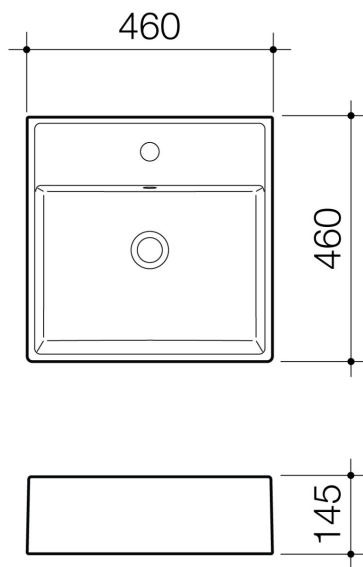

CAROMA
 Made For Life

Teo 460mm Wall basin
EU8031G05W

Features:

- Wall hung
- No tapholes
- With overflow
- Made from fine fire clay

Finish:

White

Dimension:

W460 x D460 x H145mm