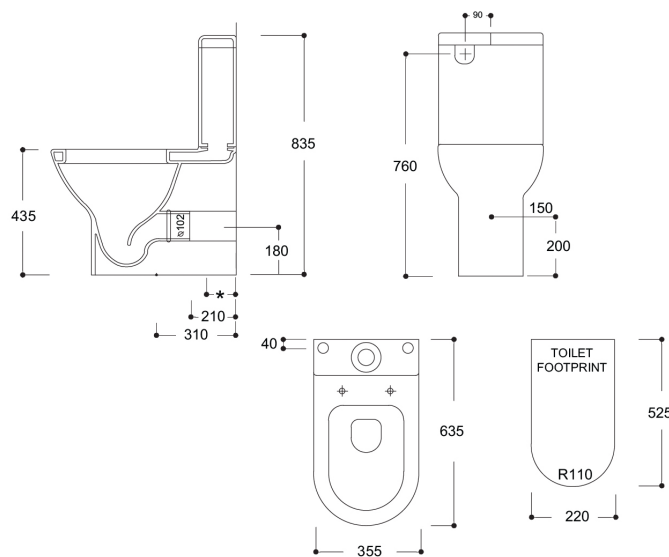

## Back to Wall Toilet Suite KO330101S4RDB

PRODUCT SPECIFICATION SHEET

### Features:

- S-Trap
- Rear Water Entry
- Supplied with Soft-Close Seat

### Dimension:

W355 x D635 x H835mm

NOTE: Images, specifications and dimension correct at the time of publishing. It is advised that these details be confirmed prior to installation as no liability will be taken by Bowermans Office Furniture for any changes in specifications.