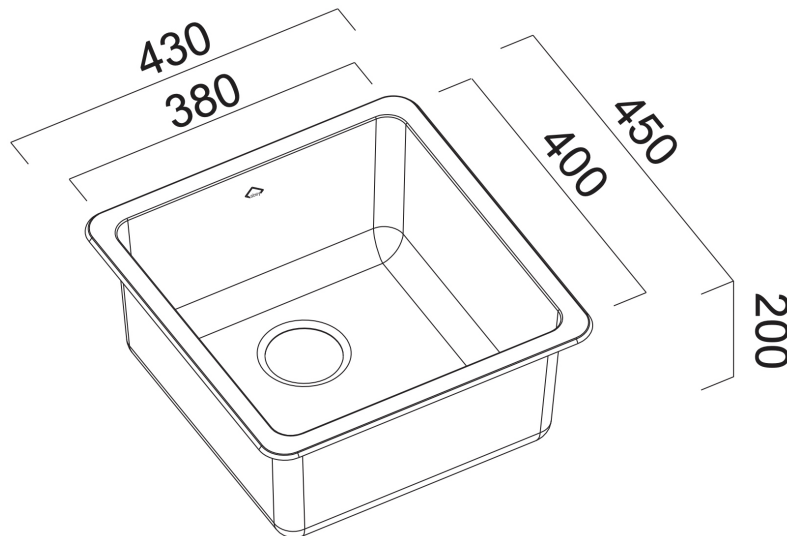

Abey^{AU}

**Lago 430mm Single Bowl Topmount Sink
LG100X**

Features:

- No tap holes
- No overflow
- No waste

Finish:

Stainless Steel

Dimension:

W430 x D450 x H200mm