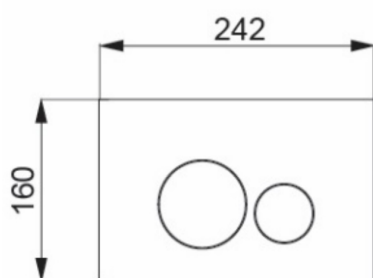

TOTO

Dual Flush Push Plate MB176GWH

Features:

- Glass with white buttons
- Twin button design, flexible and convenient, water saving

Finish:

White

Dimension:

W242 x D32 x H160mm