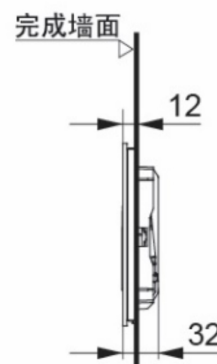

TOTO

Dual Flush Push Plate MB176GWH

Features:

- Glass with white buttons
- Twin button design, flexible and convenient, water saving

Finish:

White

Dimension:

W242 x D32 x H160mm