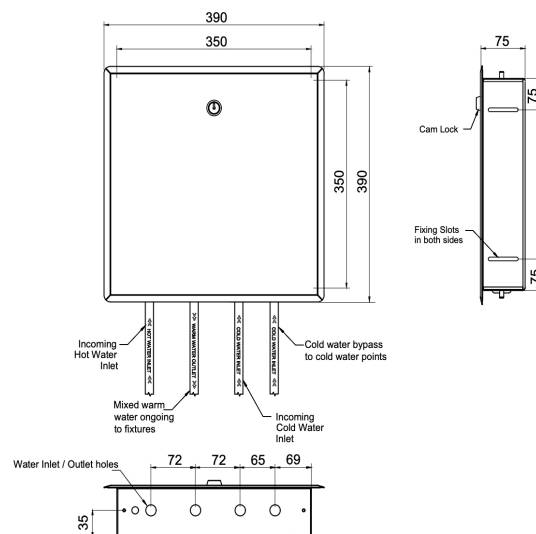

Flomix Thermostatic Mixing Valve

MVS60154

Features:

- NSW Health approved
- In-built hygiene flush
- Can support up to 6 connections (depending on flow rate)
- High performing / high flow rates - 54lpm at 500kpa
- Removable strainers and isolation points in the hot and cold sections

Finish:

Stainless Steel

Dimension:

W390 x D75 x H390mm

NOTE: Images, specifications and dimension correct at the time of publishing. It is advised that these details be confirmed prior to installation as no liability will be taken by Bowermans Office Furniture for any changes in specifications.