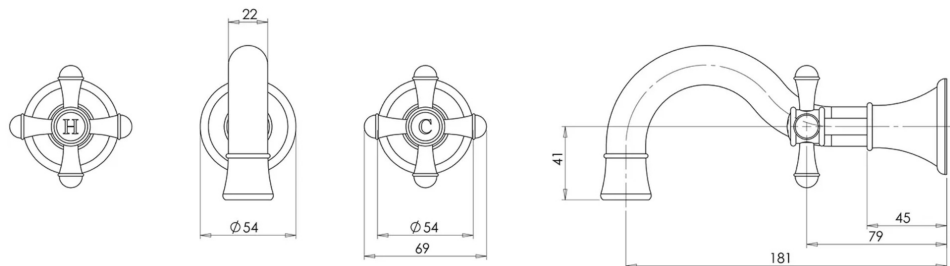

Nostalgia Bath Set NS111CHR

PRODUCT SPECIFICATION SHEET

Features:

- 3/4 turn ceramic disc spindles
- Suitable for retrofit applications
- Free Flow Aerator included for bath installations

Finish:

Chrome

NOTE: Images, specifications and dimension correct at the time of publishing. It is advised that these details be confirmed prior to installation as no liability will be taken by Bowermans Office Furniture for any changes in specifications.