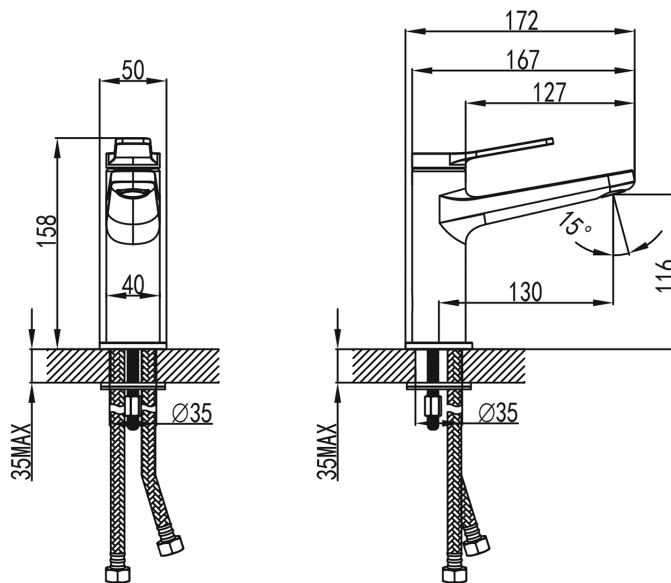

STUDIO BAGNO

Pop Basin Mixer  
P001BN

**Features:**

- 5 star WELS Water Rating
- Sleek design

**Finish:**

Brushed Nickel

NOTE: Images, specifications and dimension correct at the time of publishing. It is advised that these details be confirmed prior to installation as no liability will be taken by Bowermans Office Furniture for any changes in specifications.