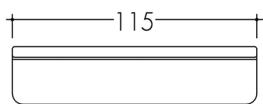

STUDIO BAGNO

Pop Soap Dish  
P1003C

**Features:**

- Wall fixing bolts included
- 10 year warranty

**Finish:**

Chrome

**Dimension:**

W115 x D90 x H27mm