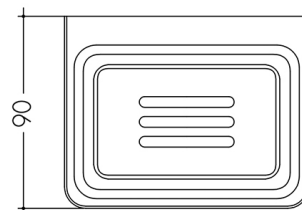

STUDIO BAGNO

Pop Soap Dish  
P1003C

**Features:**

- Wall fixing bolts included
- 10 year warranty

**Finish:**

Chrome

**Dimension:**

W115 x D90 x H27mm