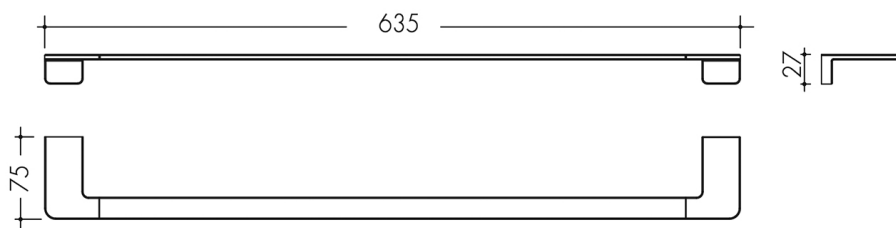

STUDIO BAGNO

Single Towel Rail 600mm  
P1004C

**Features:**

- Wall fixing bolts included

**Finish:**

Chrome

NOTE: Images, specifications and dimension correct at the time of publishing. It is advised that these details be confirmed prior to installation as no liability will be taken by Bowermans Office Furniture for any changes in specifications.